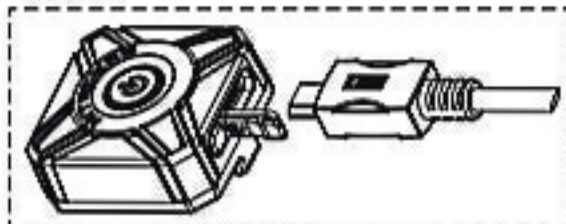

(Русский) NU05 LE инструкции

Функция зарядки

Фонарь NU05 LE оснащен интеллектуальной системой зарядки. Перед первым использованием аккумулятор необходимо зарядить.

Подключение к внешнему источнику питания: Откройте крышку зарядного порта и подключите USB-кабель к внешнему источнику питания (например, USB-адаптеру, компьютеру или другим устройствам зарядки USB) и к порту Микро-USB, как показано на рисунке.

Индикатор зарядки: В процессе зарядки лампа встроенного индикатора заряда будет непрерывно гореть красным цветом. Когда лампа индикатора заряда изменит цвет на зеленый, это свидетельствует о полном заряде аккумулятора.

- Полное время зарядки составляет около 1,5 часа.
- При полном заряде аккумулятора время нахождения в режиме ожидания составляет до 12 месяцев.